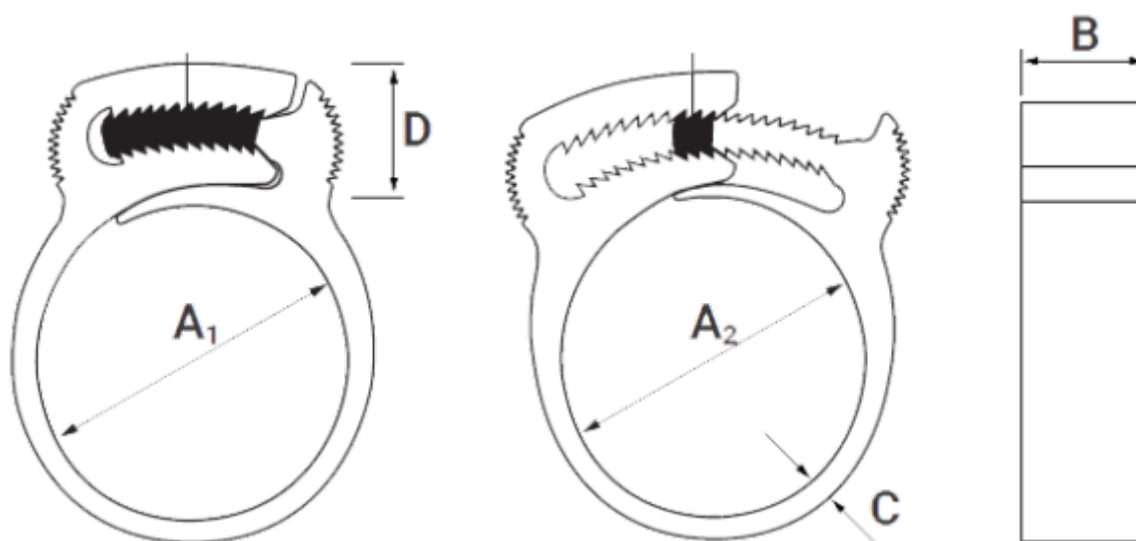

Data Sheet

Article number: 5627

Description: KLEEclips type 64 Ø63.5-66.7

Measures

A1 = 63.0

A2 = 68.4

B = 9.4

C = 2.0

D = 15.6

Size = 64

Weight (g) = 994